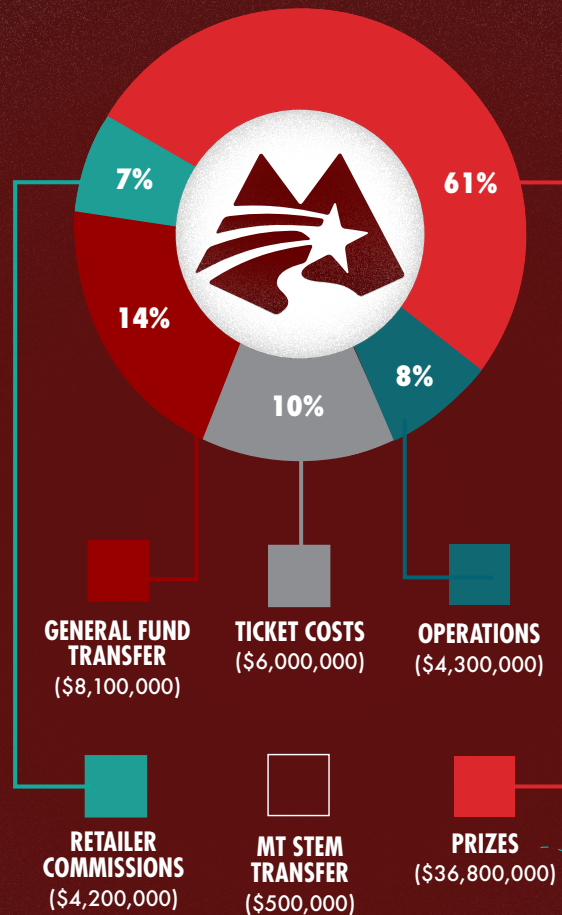

**\$289
MILLION ***

total amount the Montana Lottery has transferred back to the State of Montana

**\$78
MILLION ***

total amount our Montana small business partners have earned in commission from selling Montana Lottery products

HELPING MONTANA SMALL BUSINESSES

*Figure includes unaudited figures from FY2020

WHERE DOES THE MONEY GO?*

*Data is unaudited financial information from FY2020

Winners Happen!

HISTORIC CHART ON REVENUES AND TRANSFERS