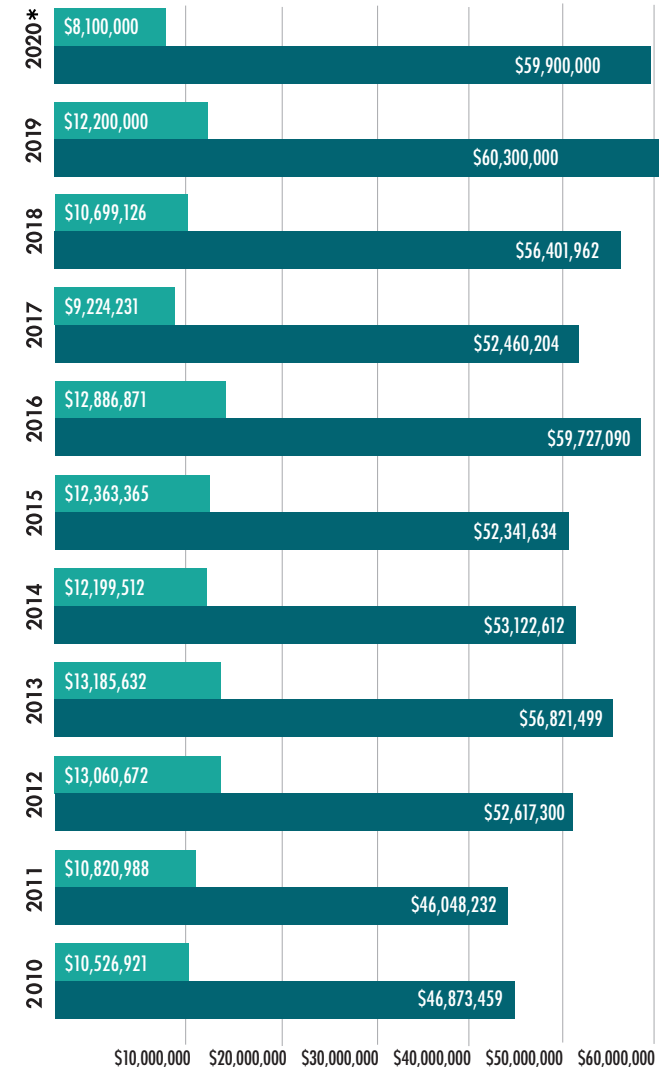

HELPING MONTANA SMALL BUSINESSES

*Figure includes unaudited figures from FY2020

WHERE DOES THE MONEY GO?*

*Data is unaudited financial information from FY2020

Winners Happen!

HISTORIC CHART ON REVENUES AND TRANSFERS